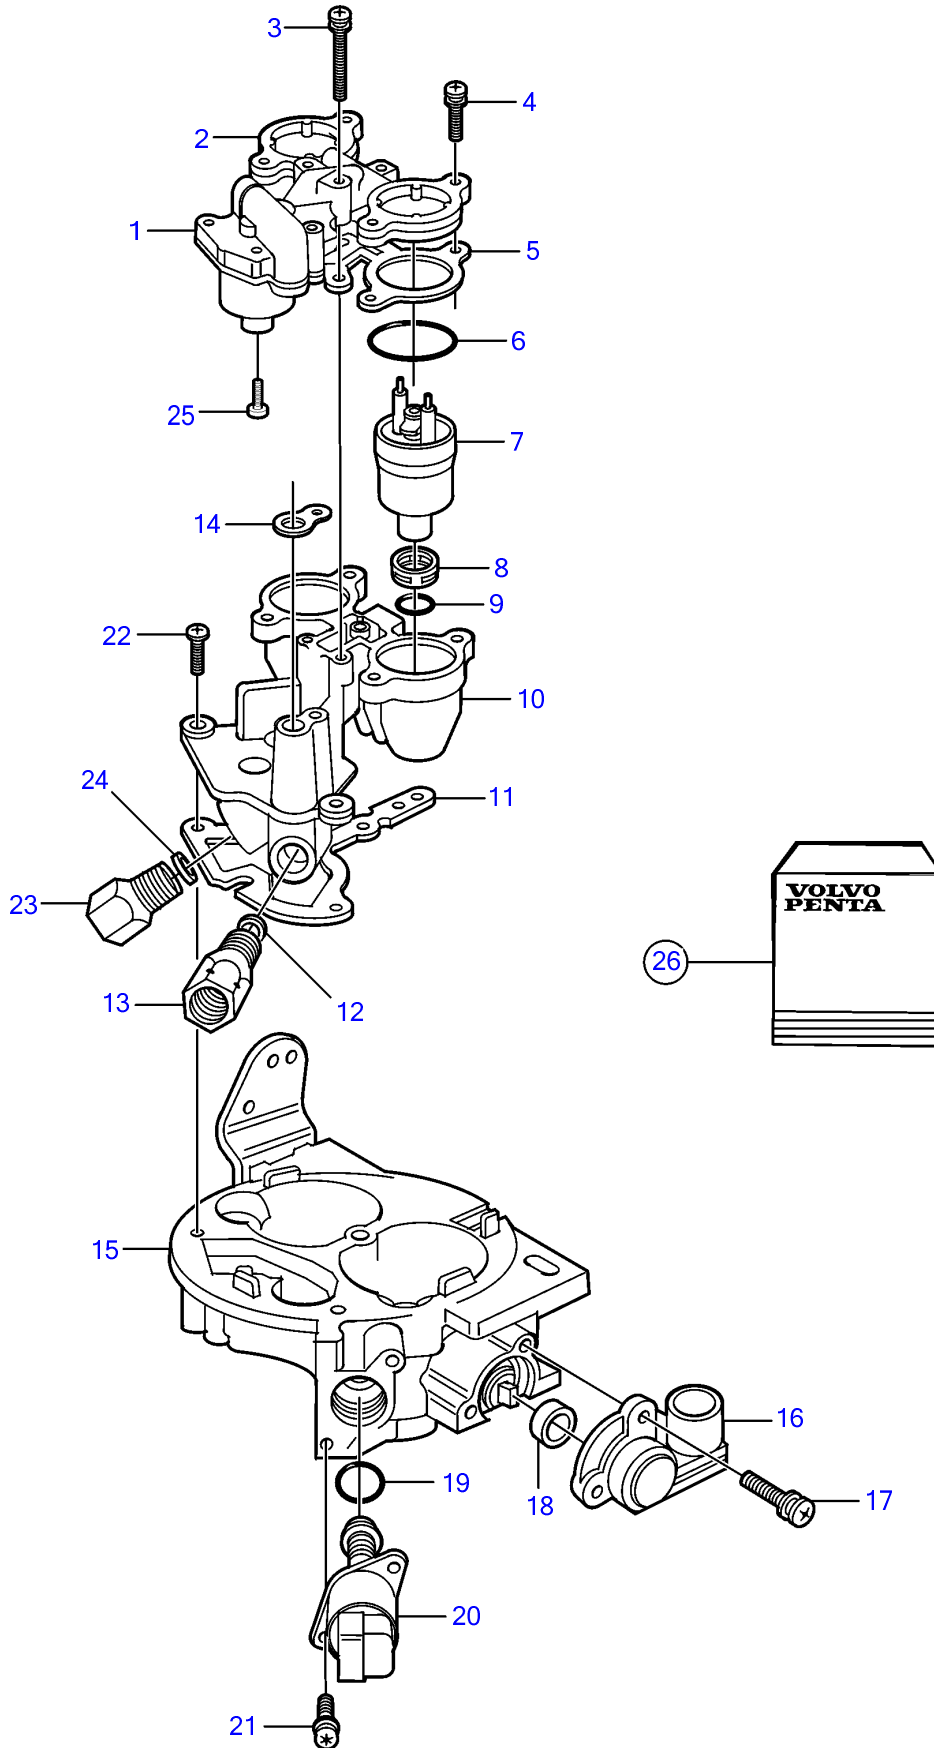

4.3GIPWTC, 4.3GIPWTR, 4.3GIJWTR

4.3GIPWTC, 4.3GIPWTR, 4.3GIJWTR

REF	PART NO.	QTY	DESCRIPTION	NOTES
1		1	Throttle body	
		1	• Fuel press regulator	
2		1	• Cover, fuel meter	
3		3	• Screw, long	
4		5	• Screw, short	
5		1	• Throttle body	
6		2	• O-ring, fuel injector	
7		2	• Injector, fuel	
8		2	• Filter, fuel injector	
9		2	• Filter	
10	(3855188)	1	• Repair kit, fuel meter	Obsolete part
11		1	• Gasket	
12		1	• Gasket	
13		1	• Nut, fuel line	
14		1	• Gasket, fuel meter	
15	(3855183)	1	• Throttle body, base	Obsolete part
16		1	• Position sensor, throttle	
17		2	• Screw	
18		1	• Seal	
19		1	• O-ring	
20		1	• lac valve	
21		2	• Screw	
22		3	• Screw	
23		1	• Nut, fuel line	
24		1	• Gasket	
25		4	• Screw	
26	(3855179)	1	Repair kit, 5, 6, 8, 9, 11, 14, 19, 24	Obsolete part
	(3857396)	1	Repair kit, 1, 2, 3, 4, 5, 6, 7, 8, 9, 10	Obsolete part
	(3857397)	1	Repair kit, 1, 2, 5, 14	Obsolete part
	3858941	1	Injector, 5, 6, 7, 8, 9, 11, 14	
	(3855184)	1	Repair kit, 16, 18	Obsolete part
	3855185	1	Repair kit, 19, 20	
	(3855186)	1	Repair kit, 12, 13, 23, 24	Obsolete part
	(3855187)	1	Repair kit, 3, 4, 17, 21, 22	Obsolete part
	(3855189)	1	Repair kit, 5, 6, 7, 9, 14	Obsolete part